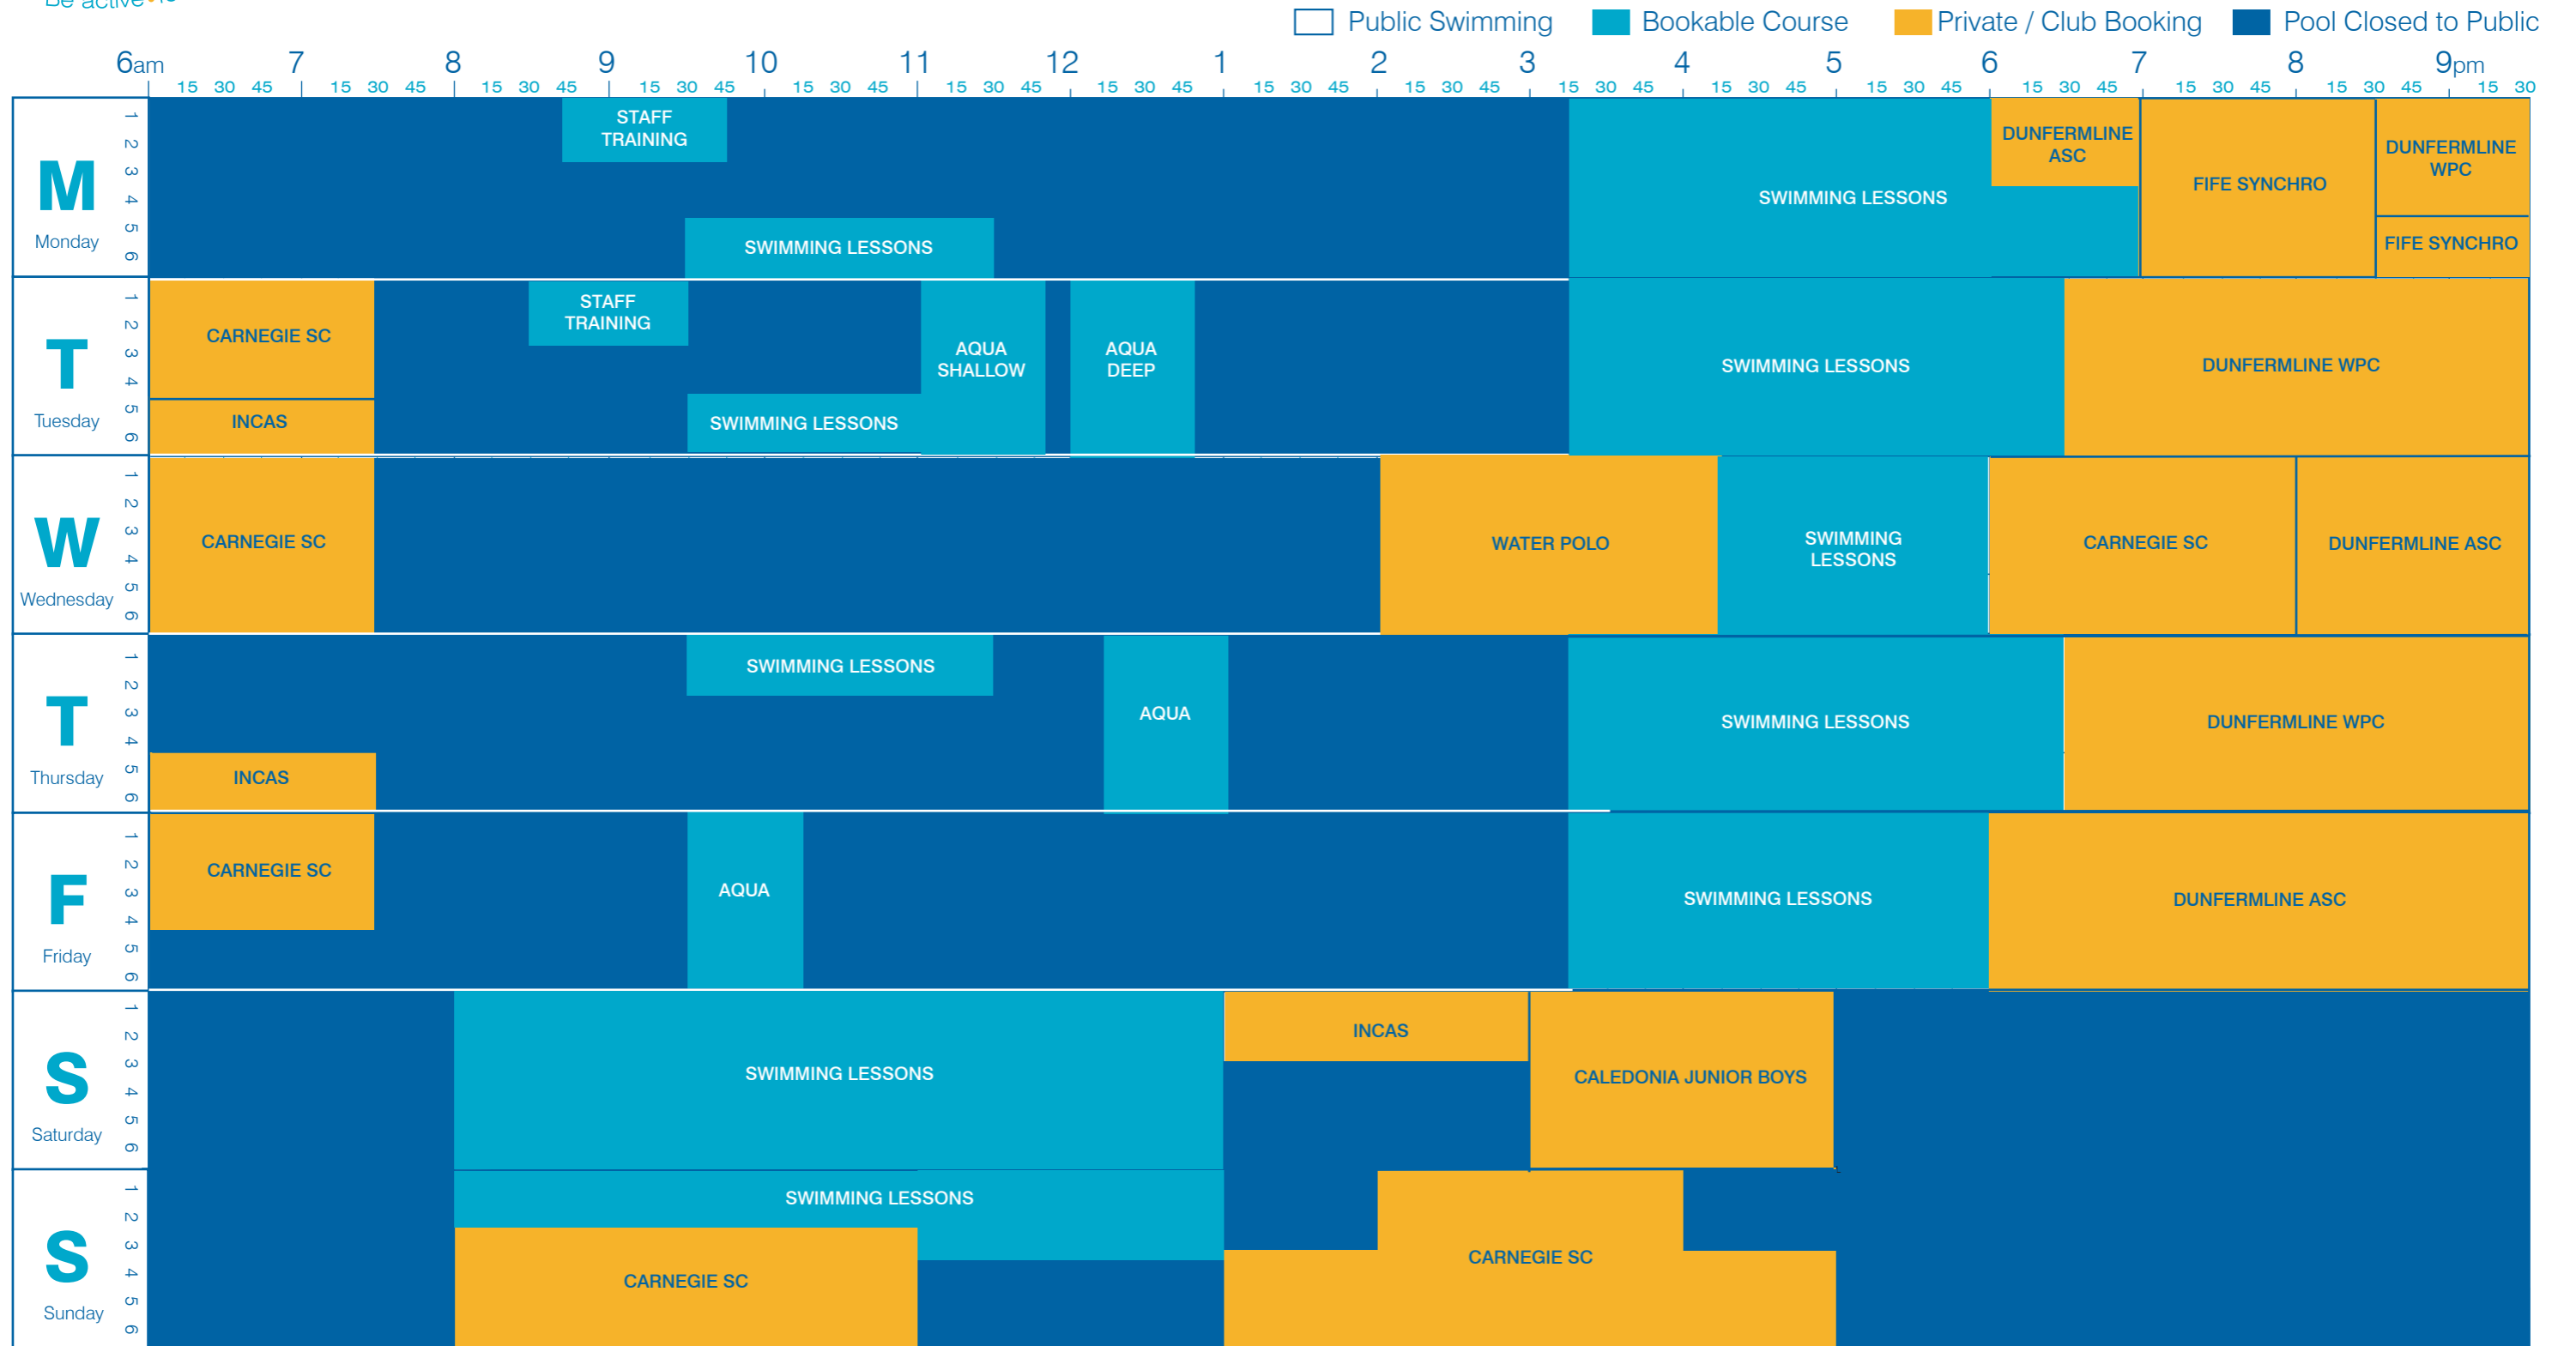

Main Pool Timetable

Public Swimming
 Bookable Course
 Private / Club Booking
 Pool Closed to Public

	6am	7	8	9	10	11	12	1	2	3	4	5	6	7	8	9pm
	15 30 45	15 30 45	15 30 45	15 30 45	15 30 45	15 30 45	15 30 45	15 30 45	15 30 45	15 30 45	15 30 45	15 30 45	15 30 45	15 30 45	15 30 45	15 30 45
M Monday	1															
	2															
	3															
	4															
	5															
	6															
T Tuesday	1															
	2															
	3															
	4															
	5															
	6															
W Wednesday	1															
	2															
	3															
	4															
	5															
	6															
T Thursday	1															
	2															
	3															
	4															
	5															
	6															
F Friday	1															
	2															
	3															
	4															
	5															
	6															
S Saturday	1															
	2															
	3															
	4															
	5															
	6															
S Sunday	1															
	2															
	3															
	4															
	5															
	6															

Admission Policy:

Children under 8 years must be accompanied by an adult (16 years) IN THE SAME WATER!

Parent/Child Ratios: 1 Adult: 2 Children (under 5 years) / 1 Adult: 3 Children (5 - 7 years)

Please note: Lane 1 with easy access stairs

Carnegie Leisure Centre

Pilmuir Street, Dunfermline, KY12 0QE

Tel 01383 602304 **Email** CarnegieLC@fifeleisure.org.uk

Training Pool Timetable

Admission Policy:

Children under 8 years must be accompanied by an adult (16 years) IN THE SAME WATER!
 Parent/Child Ratios: 1 Adult: 2 Children (under 5 years) / 1 Adult: 3 Children (5 - 7 years)

Admission Policy:

Children under 8 years must be accompanied by an adult (16 years) IN THE SAME WATER!

Parent/Child Ratios: 1 Adult: 2 Children (under 5 years) / 1 Adult: 3 Children (5 - 7 years)

Carnegie Leisure Centre