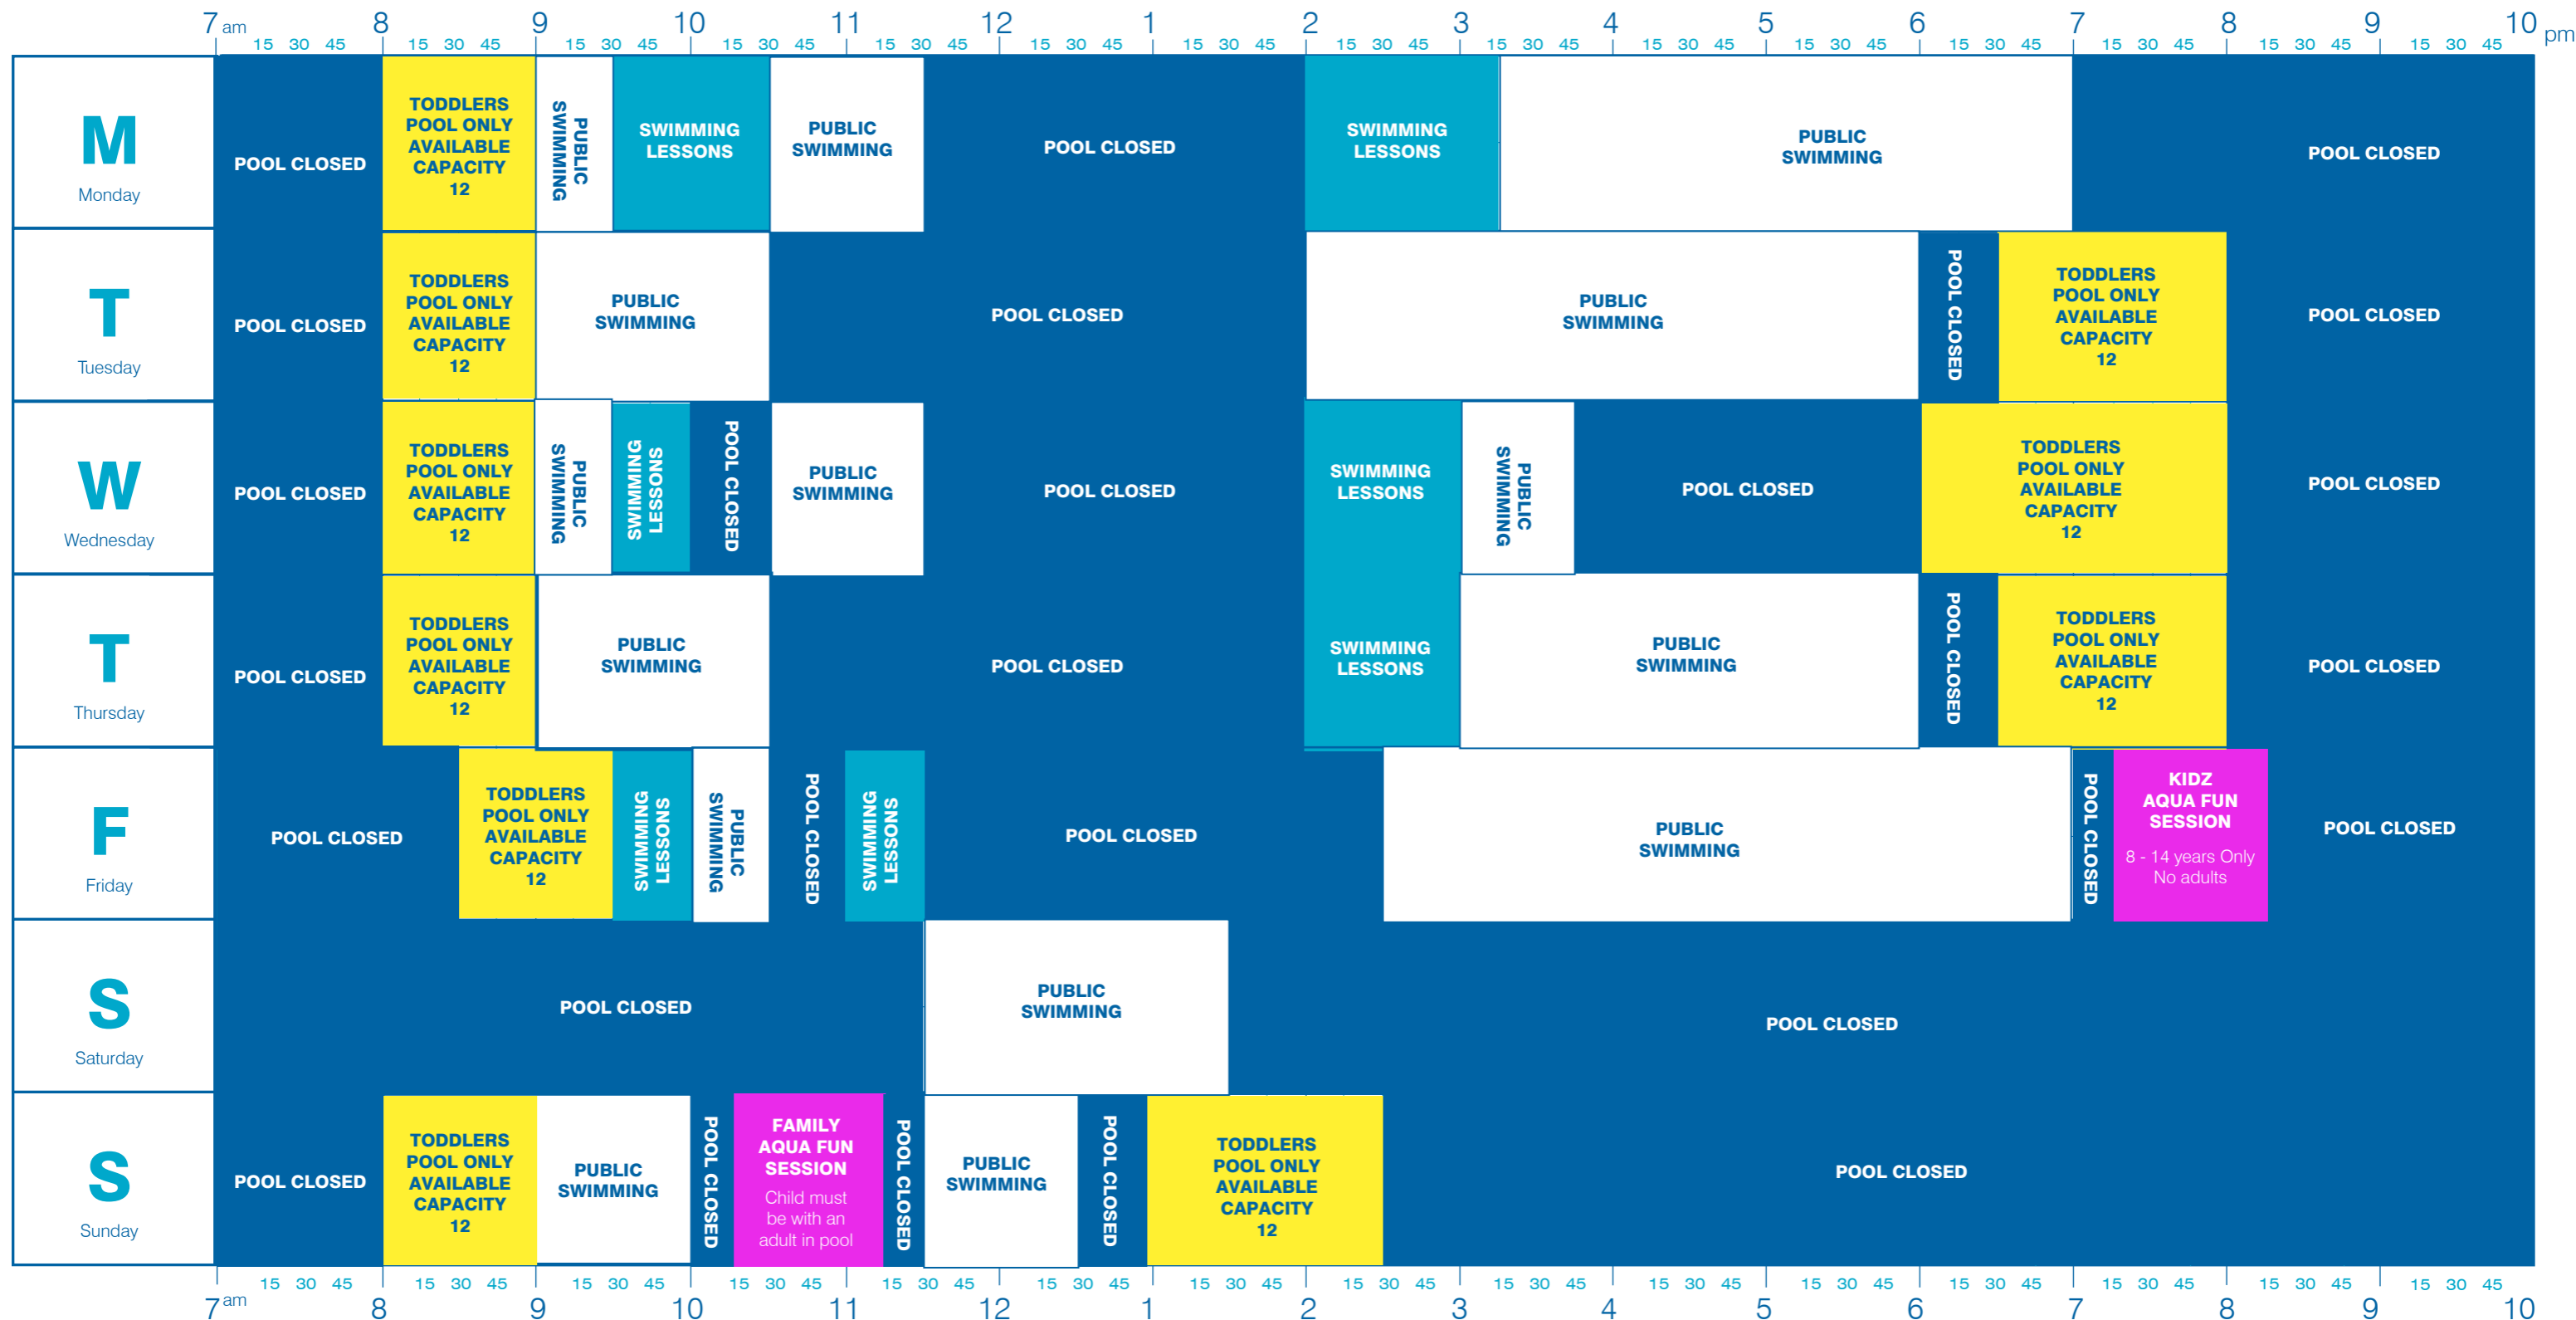

Admission Policy:

Children under 8 years must be accompanied by an adult (16 years) IN THE SAME WATER!

Parent/Child Ratios : 1 Adult: 2 Children (under 5 years) / 1 Adult: 3 Children (5 - 7 years)

East Sands Leisure Centre

St Mary Street, St Andrews, KY16 8LH

Tel 01334 659473 Email EastSandsLC@fifeleisure.org.uk

Toddler Pool Timetable

Last updated: Thursday 27th October 2022

Public Swimming Club Booking Pool Closed to Public

East Sands Leisure Centre

St Mary Street, St Andrews, KY16 8LH

Admission Policy:

Children under 8 years must be accompanied by an adult (16 years) IN THE SAME WATER!

Parent/Child Ratios: 1 Adult: 2 Children (under 5 years) / 1 Adult: 3 Children (5 - 7 years)